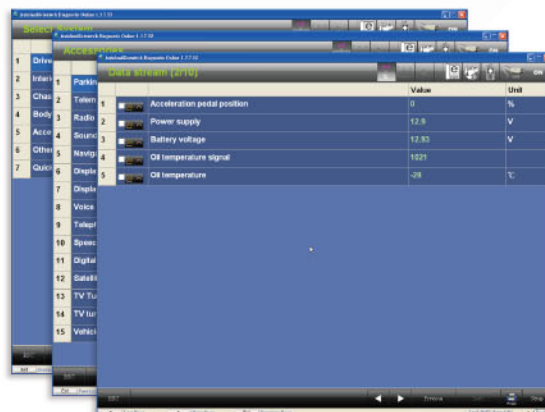

DOL *Diagnostic ONLINE*

Diagnosis Online Solution

*First Aftermarket
Internet Based
Diagnostic System
Worldwide*

Features

- Online Diagnosis Supports More Than 40 makes
- Always Up-to-date Software from Online Database, **Update FREE!**
- All-in-One Interface
- Affordable Diagnostics

Functions

SHARP VERSION LEVEL 1

- Read & Clear Fault Code on Engine Transmission / ABS / SRS Systems
- Data Stream on Engine / Transmission / ABS / SRS Systems
- Oil Reset

PROFESSIONAL VERSION LEVEL 2

- Read & Clear Fault Code on ALL Systems
- Data Stream on ALL Systems
- Oil Reset